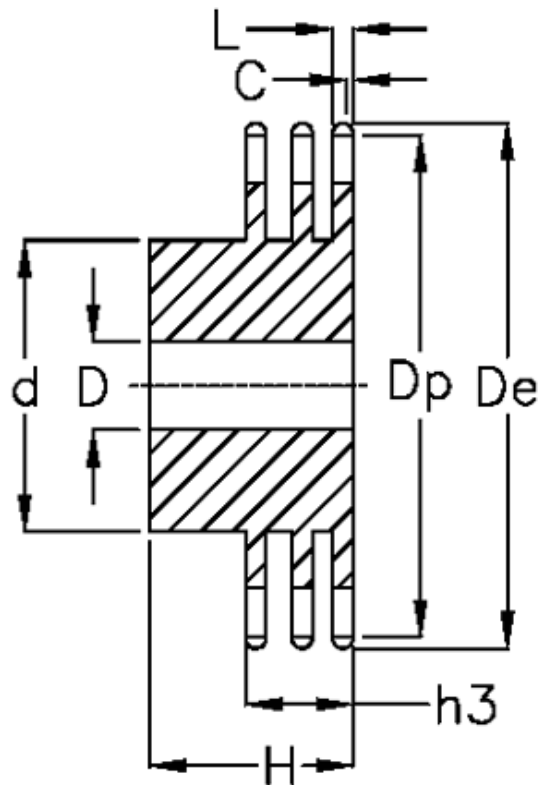

# Data Sheet

Article number: 616013009034

Description: Sprocket 20 B-3 Z=34 triplex  
predrilled

## Measures

C	= 3.5	h3	= 91
d	= 150	L	= 18.2
D	= 30±0,5	Number of teeth	= 34
De	= 359.3		
Dp	= 334.1		
For chain size	= 1 1/4" x 3/4"		
For chain type	= 20 B-3		
H	= 115		